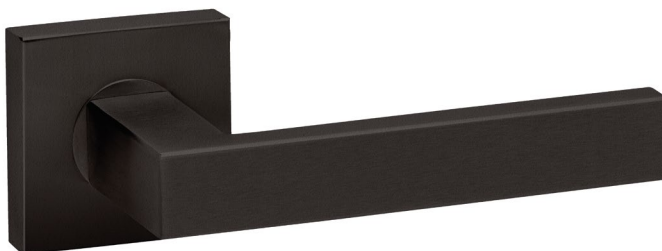

Woningbouw deurbeslag

NEW

Deurkrukken met kunststof onderconstructie en geïntegreerde veer, fijnstructuur zwart.

Metro deurkruk, paar 03246/BL

Deurkruk met sleutelrozet, paar 03241/BL

Deurkruk met PC rozet, paar 03242/BL

Deurkruk met WC rozet, paar 03243/BL

NEW