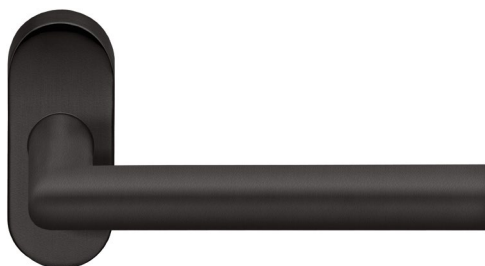

The image features three black door handles of varying designs. One handle is in the foreground, angled towards the bottom right. Two other handles are positioned behind it, one to the left and one to the right. The handles have a matte black finish and are mounted on circular base plates. An orange rectangular box is overlaid on the upper right portion of the image, containing the text 'Black is Beautiful' in white. The background is a plain, light gray surface.

Utiliteitsbouw deurbeslag Klasse 3

Deurkrukken op rond rozet Permafix Klasse 3, fijnstructuur zwart.

Leona

Tavira

Cecil

Leona deurkrukken, paar 91030G01.X8/BL

Tavira deurkrukken, paar 91070G01.X8/BL

Cecil deurkrukken, paar 91050G01.X8/BL

Boda

Tessa

Chase

Boda 91393R07.X8/BL

Tessa 91455R07.X8/BL

Chase 91435R07.X8/BL

Knop vast op ovaalrozet 91380R/BL

Ovaal Sleutelrozet, enkel 91382/BL

Ovaal Blindrozet, enkel 91383/BL

Magneet sloten

Geruisarme en lichte sluiting. Alle zichtbare delen in zwart.
235 x 20 x 3 mm.
Doornmaat 60 mm.
Incl. sluitplaat.

NEW

Loopslot 9420.M2060.PL/BL

NEW

Toiletslot 72 9420.M2060.WC72/BL